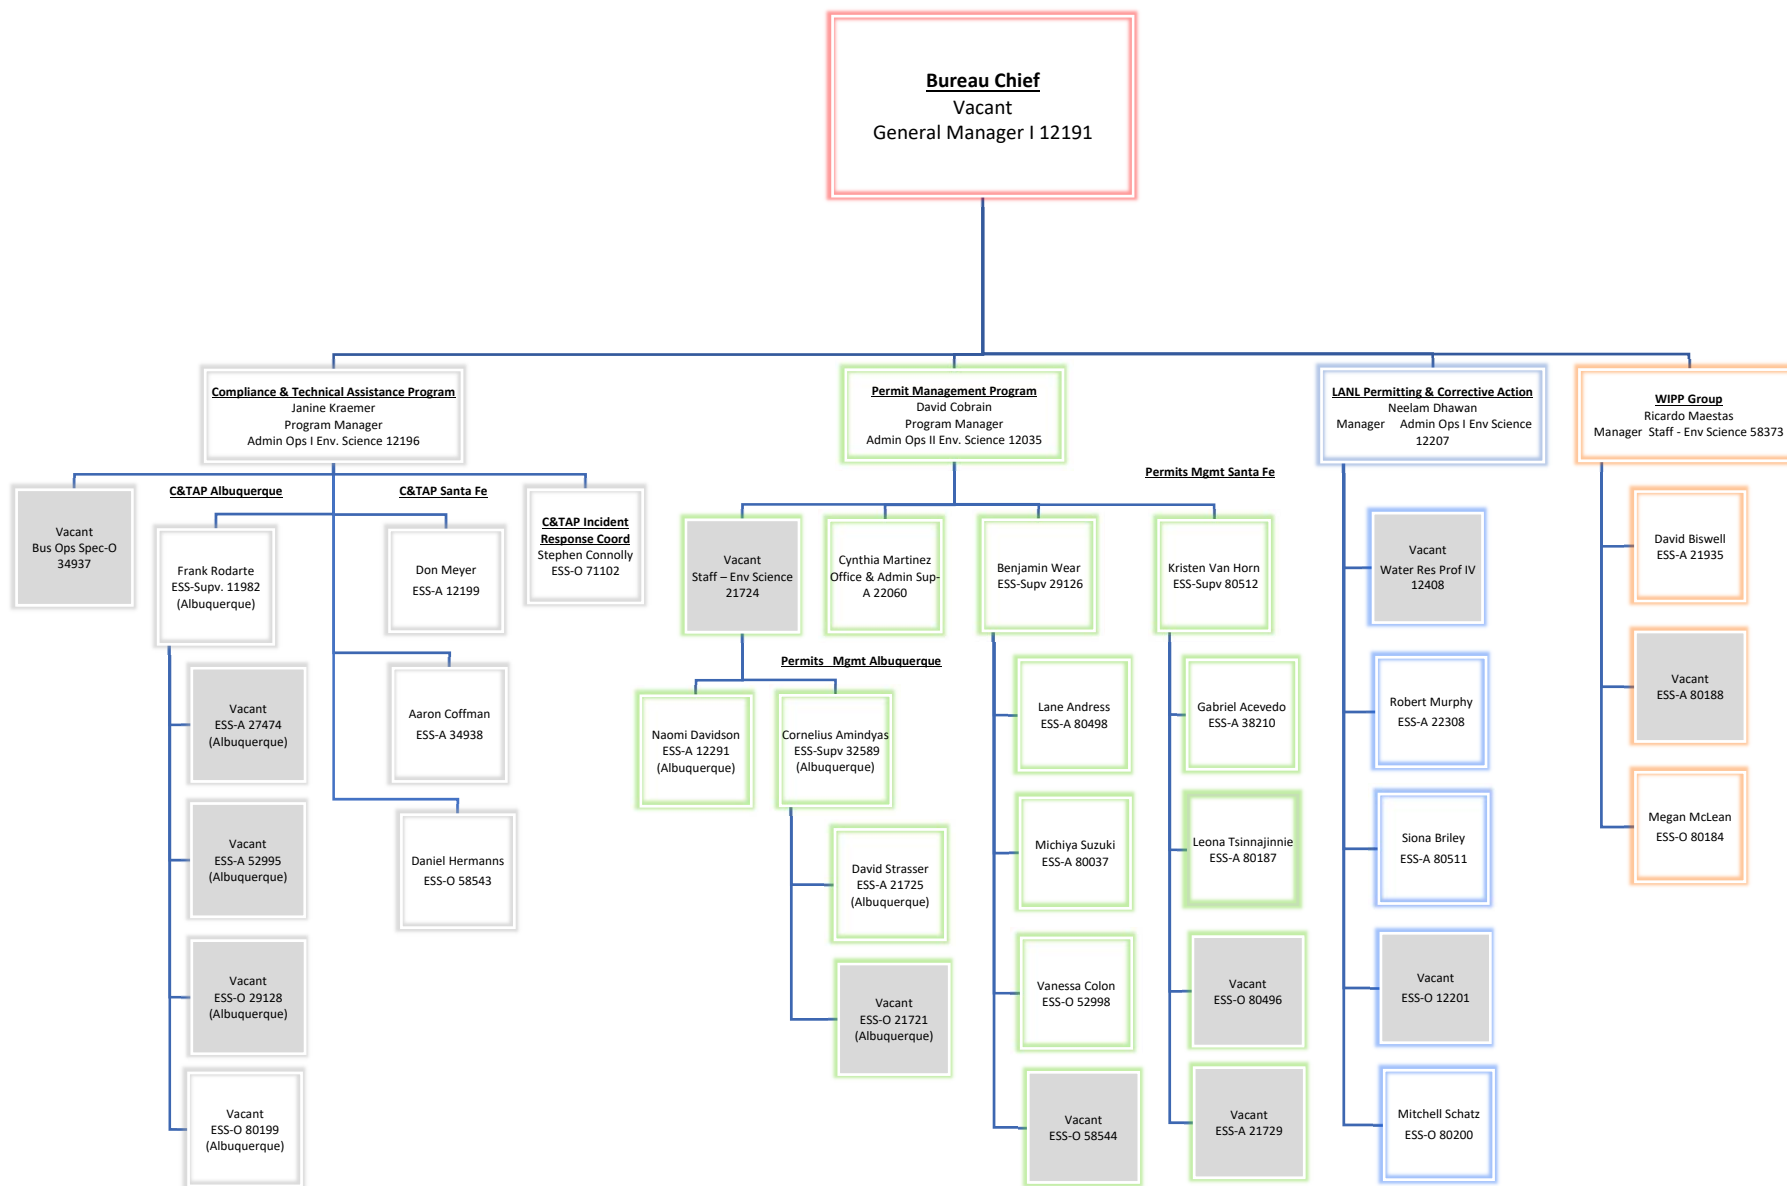

# HAZARDOUS WASTE BUREAU – 11/1/2019

All staff are located in Santa Fe unless otherwise noted.