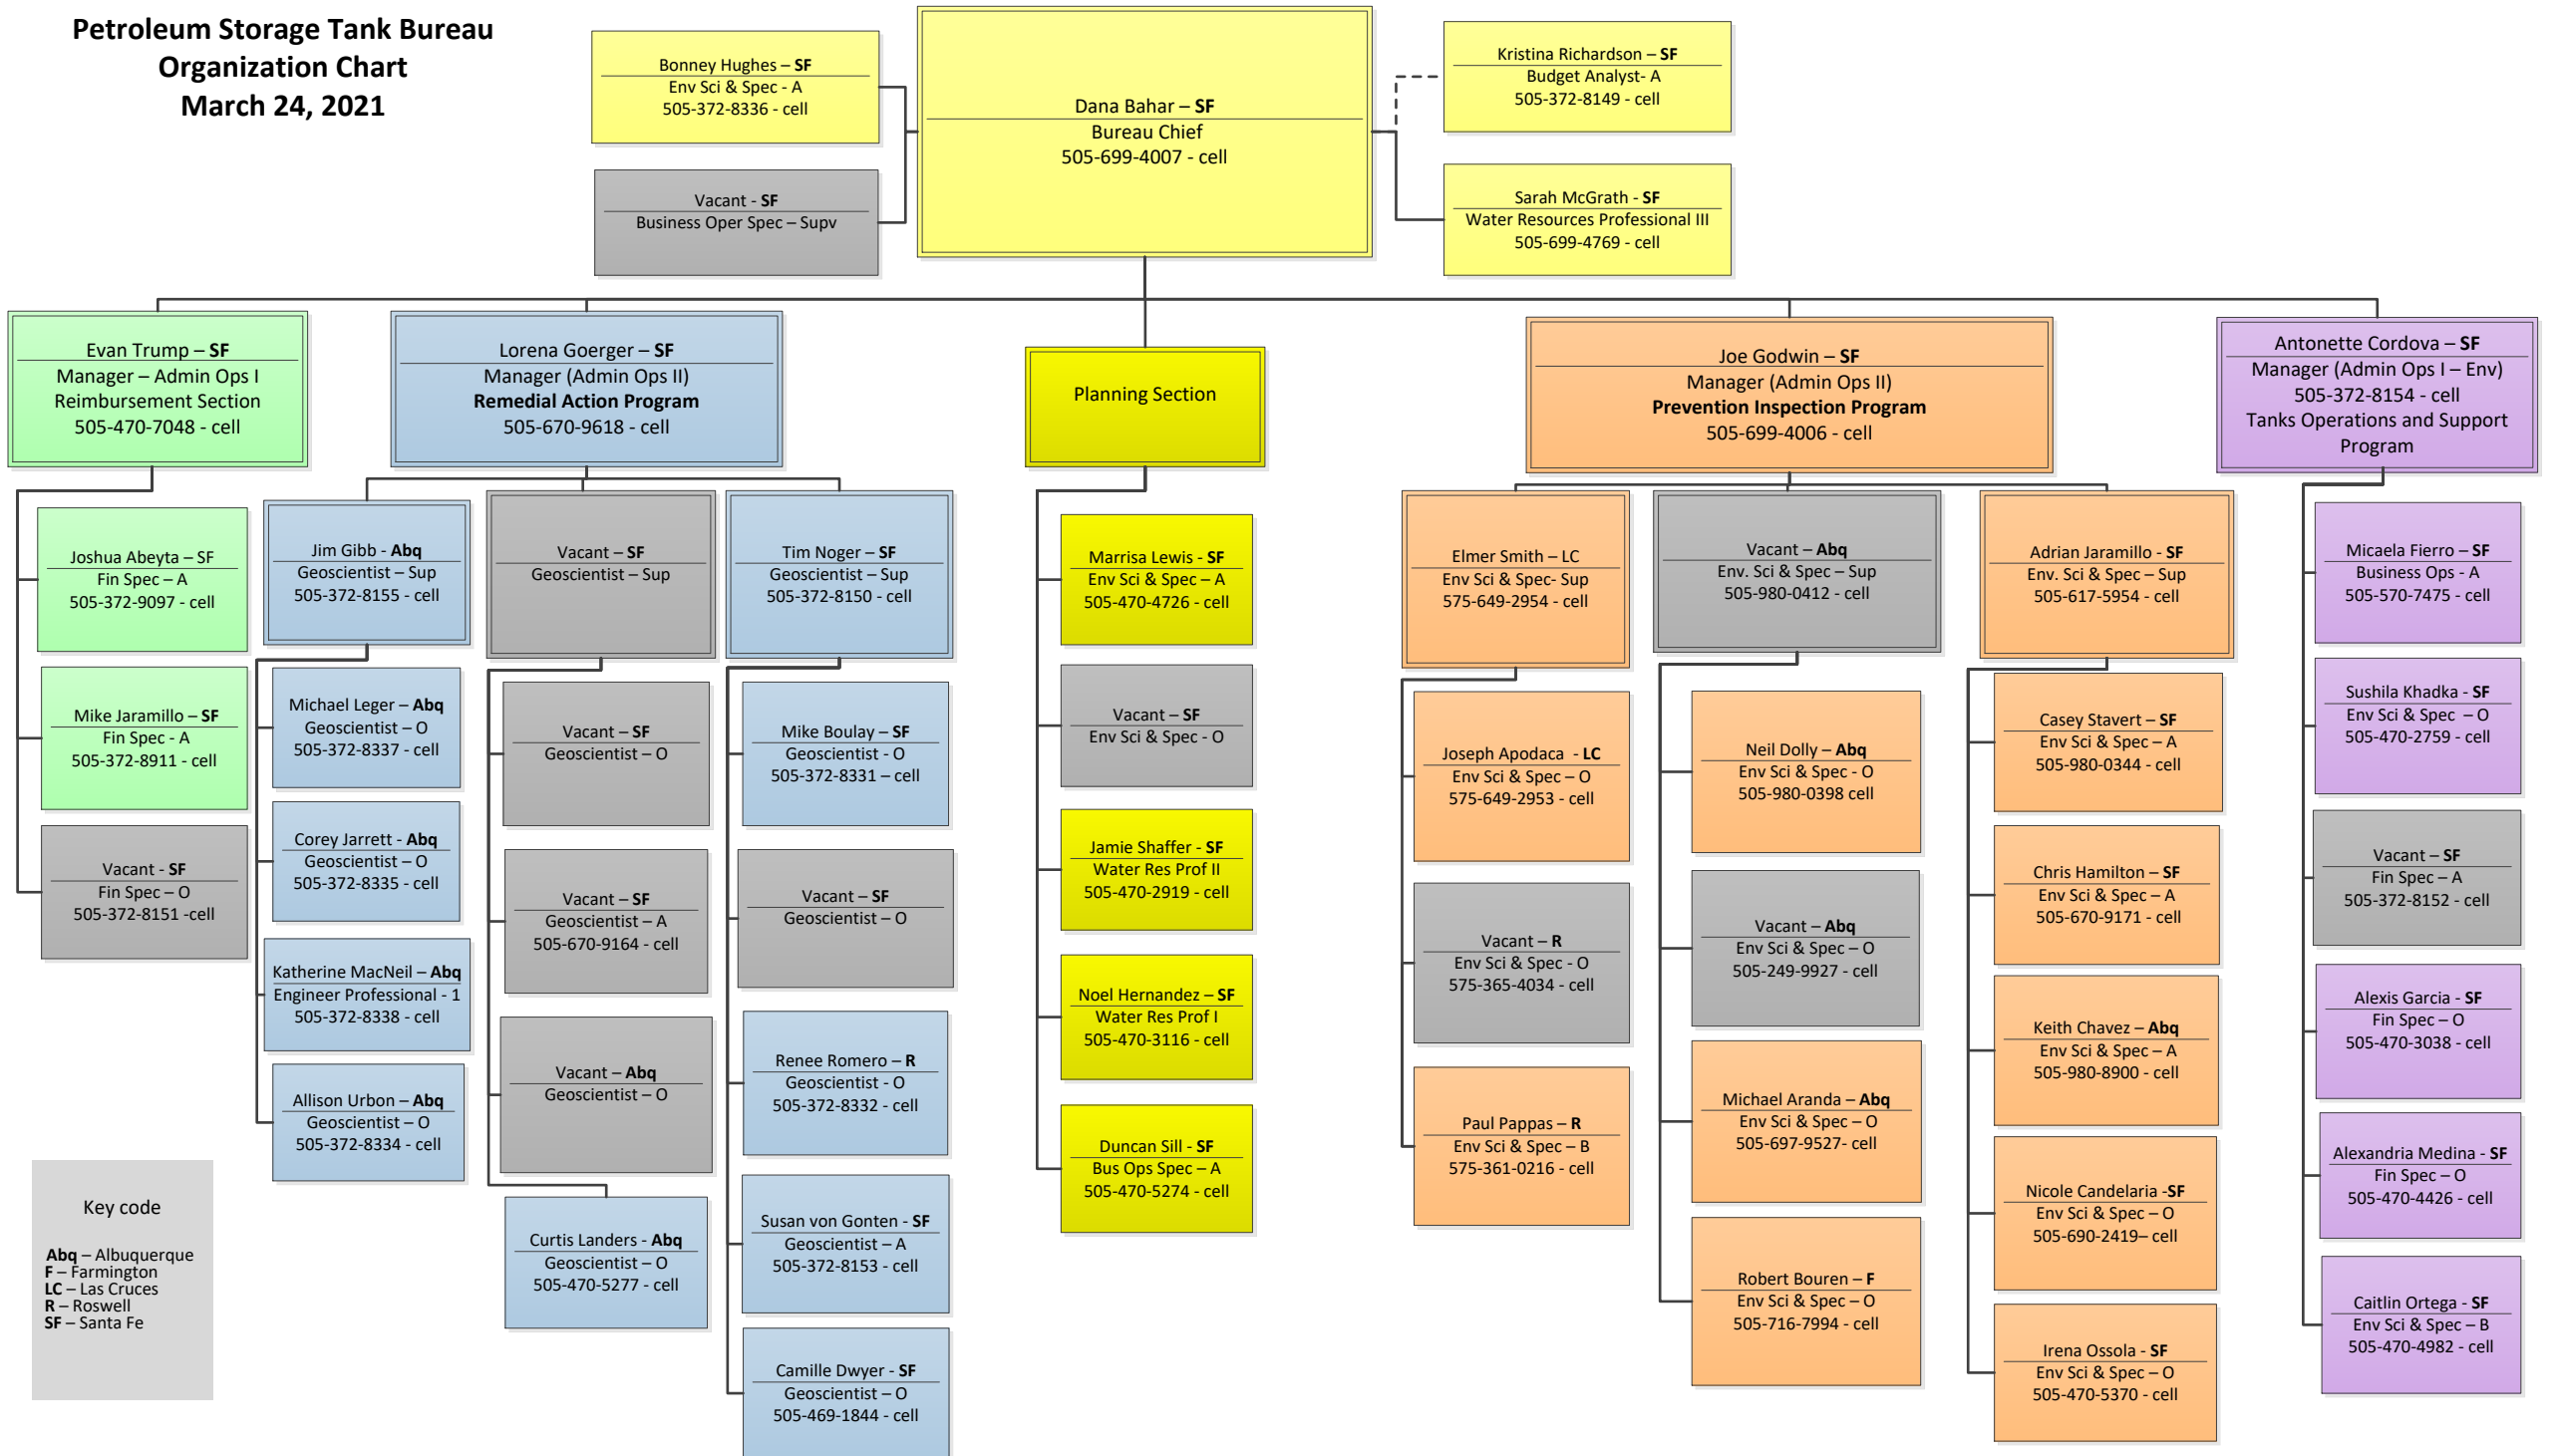

**Petroleum Storage Tank Bureau  
Organization Chart  
March 24, 2021**

**Key code**  
 Abq - Albuquerque  
 F - Farmington  
 LC - Las Cruces  
 R - Roswell  
 SF - Santa Fe