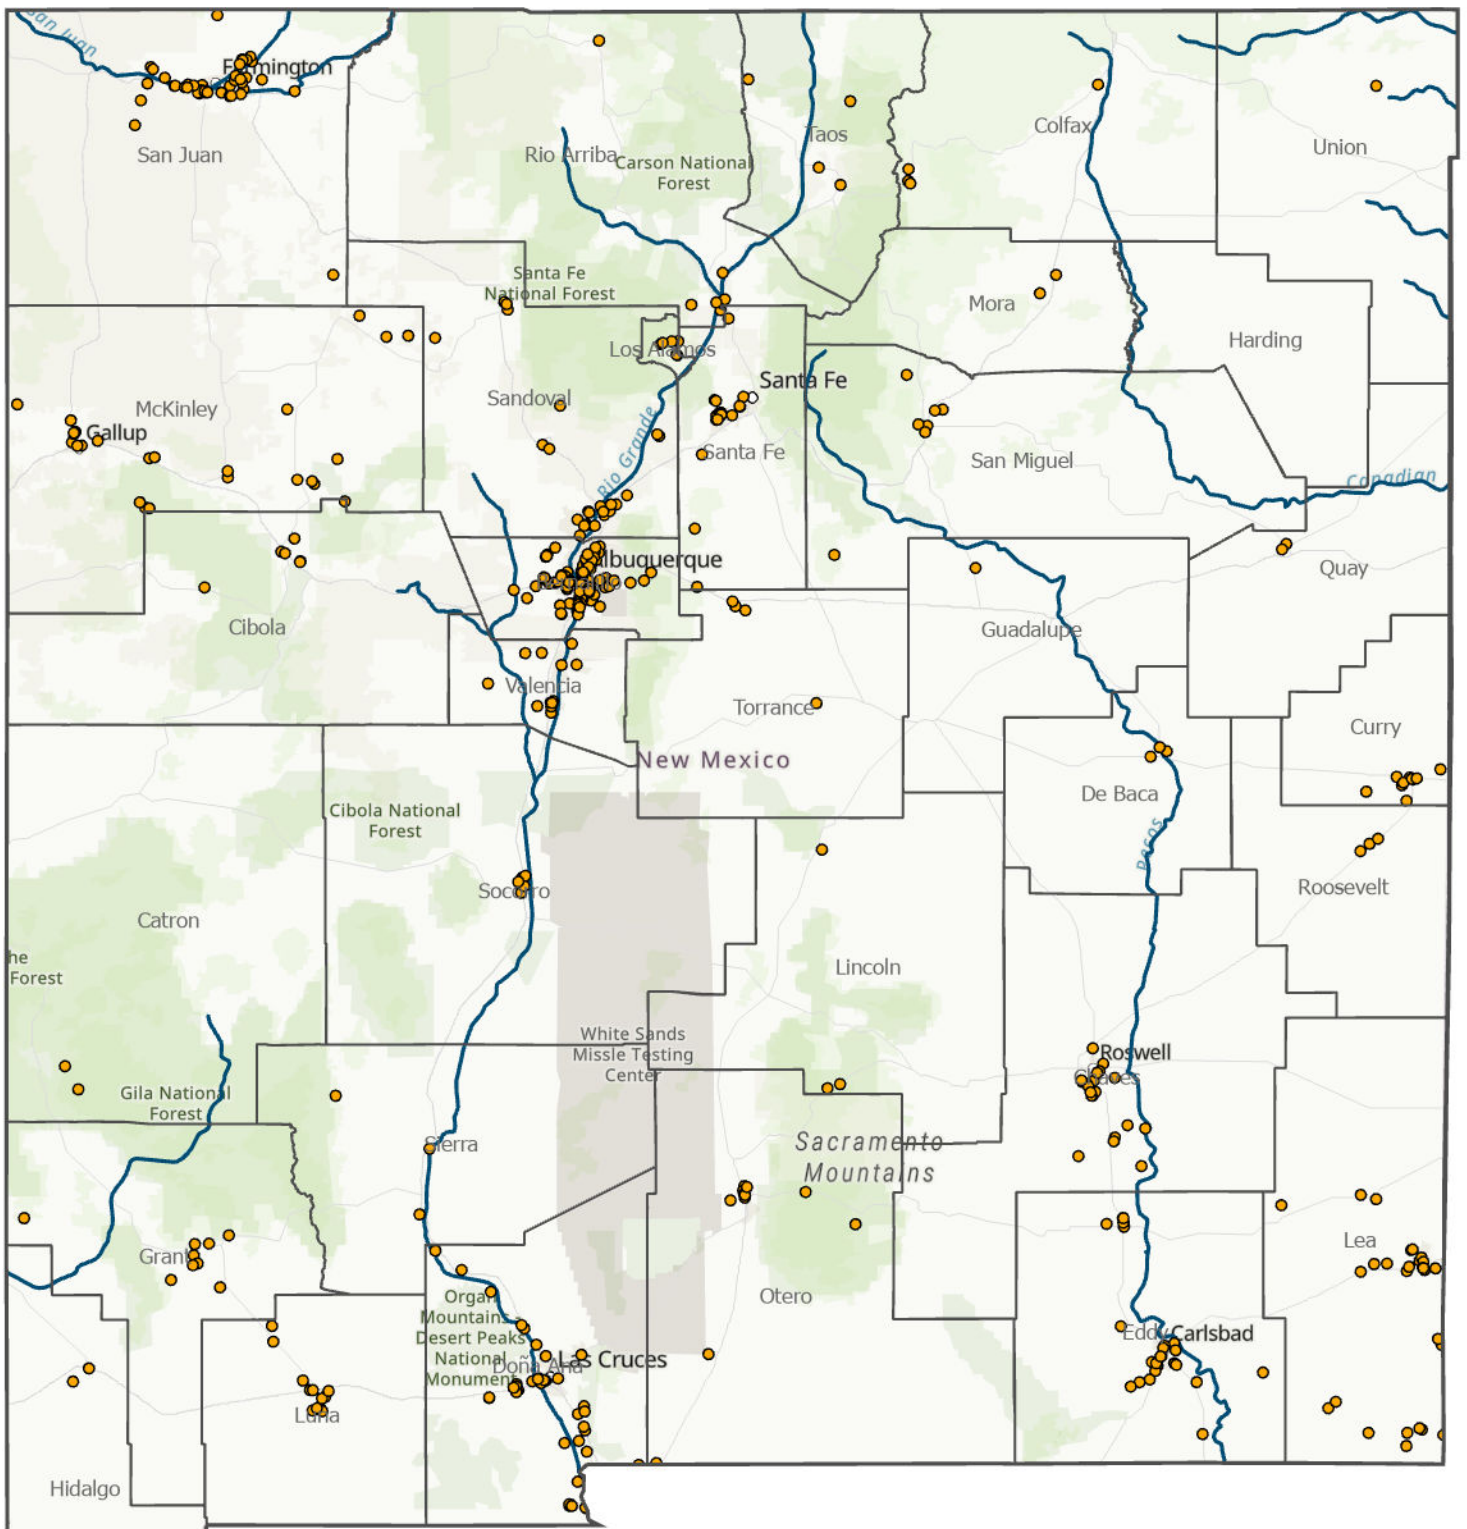

- New Mexico Counties
- Rivers
- Individual NPDES Permittees 2023 (89)

Sources: Esri, TomTom, Garmin, FAO, NOAA, USGS, © OpenStreetMap contributors, and the GIS User Community Map created on 02/09/2024

- New Mexico Counties
- Rivers
- Multi Sector General NPDES Permits 2023 (532)

Sources: Esri, TomTom, Garmin, FAO, NOAA, USGS, © OpenStreetMap contributors, and the GIS User Community Map created on 02/09/2024

Sources: Esri, TomTom, Garmin, FAO, NOAA, USGS, © OpenStreetMap contributors, and the GIS User Community Map created on 02/09/2024

- New Mexico Counties
- Rivers
- CAFO NPDES Permittees 2023 (21)

Sources: Esri, TomTom, Garmin, FAO, NOAA, USGS, © OpenStreetMap contributors, and the GIS User Community Map created on 02/09/2024