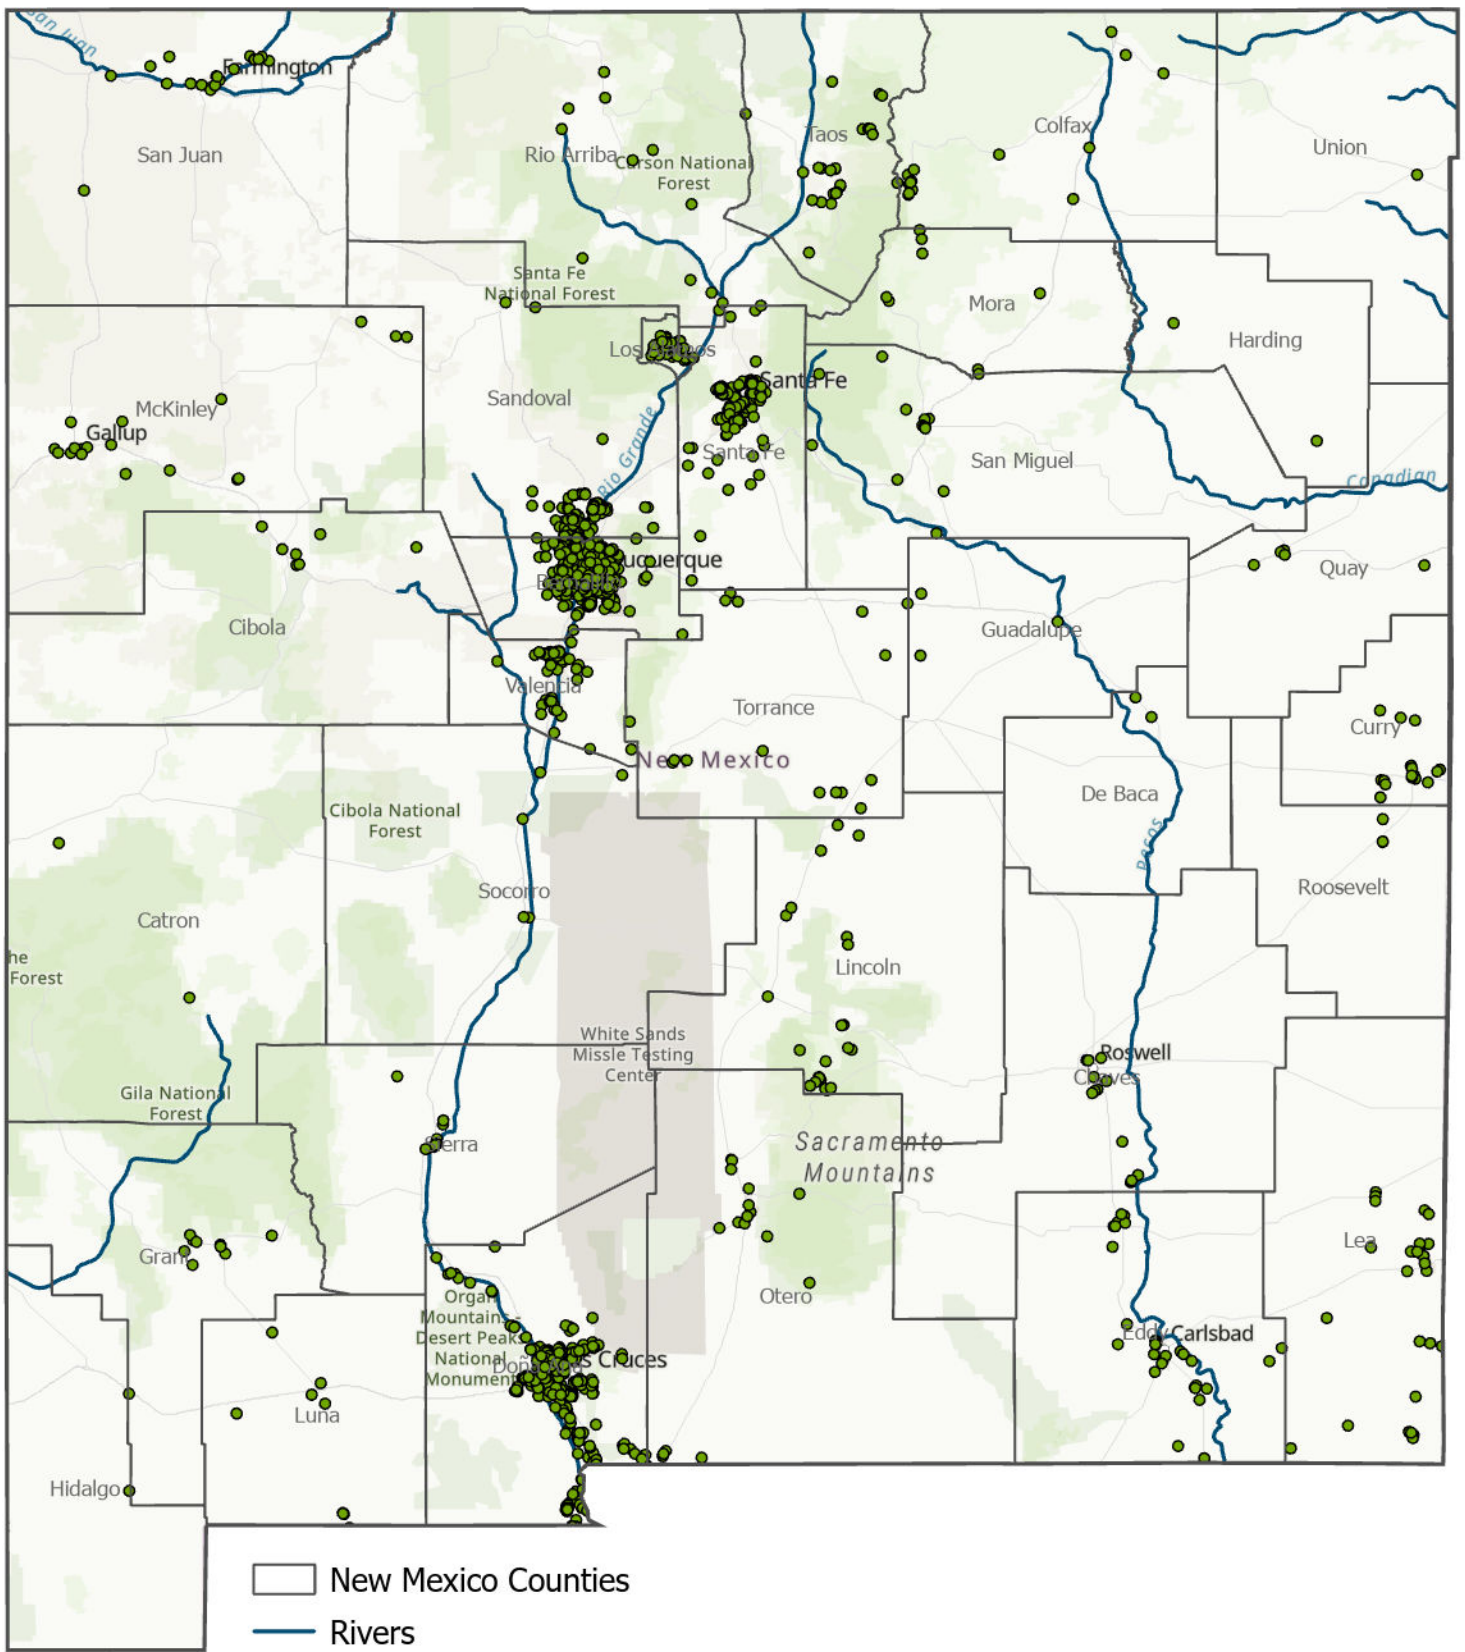

- New Mexico Counties
- Rivers
- Individual NPDES Permittees 2023 (89)

Sources: Esri, TomTom, Garmin, FAO, NOAA, USGS, © OpenStreetMap contributors, and the GIS User Community Map created on 02/09/2024

- New Mexico Counties
- Rivers
- Multi Sector General NPDES Permits 2023 (532)

Sources: Esri, TomTom, Garmin, FAO, NOAA, USGS, © OpenStreetMap contributors, and the GIS User Community Map created on 02/09/2024

Sources: Esri, TomTom, Garmin, FAO, NOAA, USGS, © OpenStreetMap contributors, and the GIS User Community Map created on 02/09/2024

- New Mexico Counties
- Rivers
- CAFO NPDES Permittees 2023 (21)

Sources: Esri, TomTom, Garmin, FAO, NOAA, USGS, © OpenStreetMap contributors, and the GIS User Community Map created on 02/09/2024