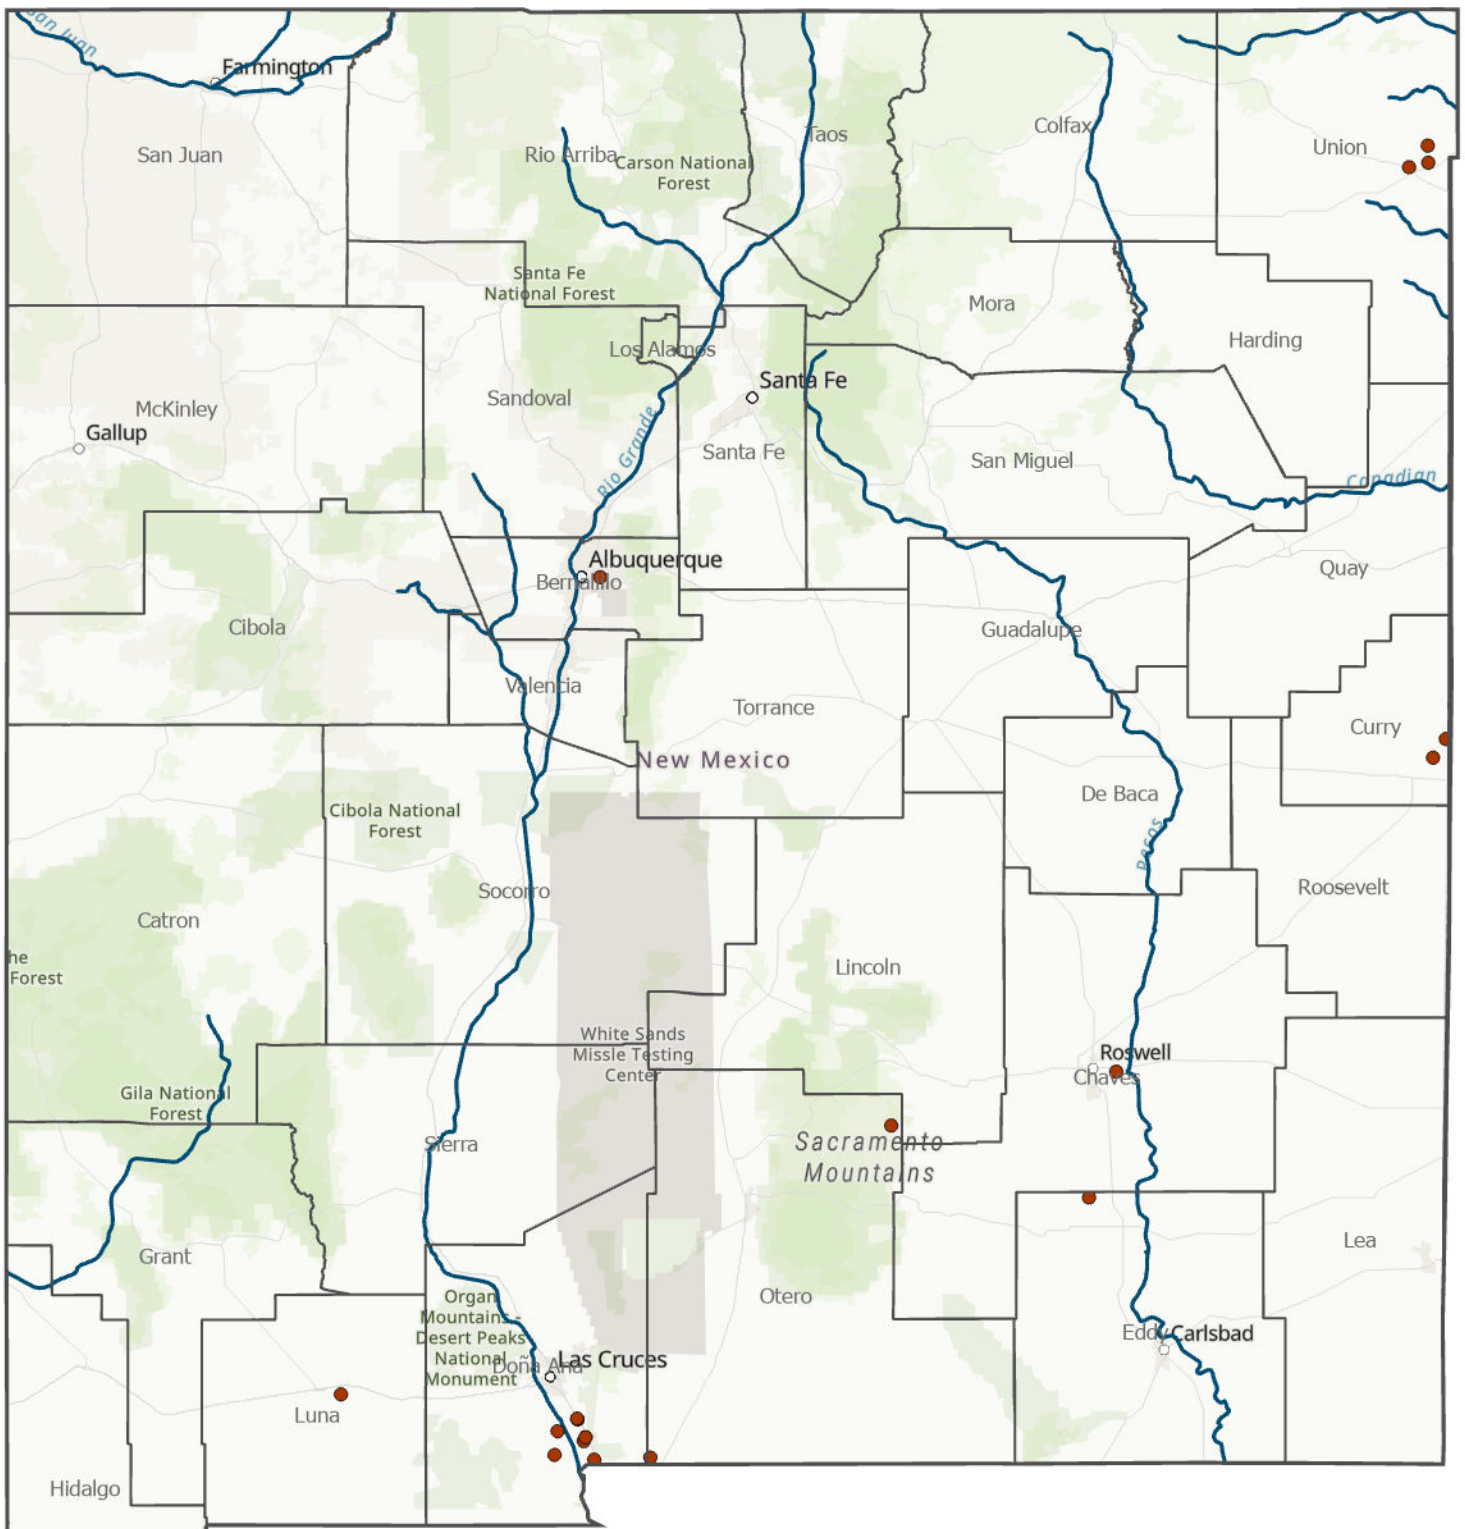

- New Mexico Counties
- Rivers
- Individual NPDES Permittees 2023 (89)

Sources: Esri, TomTom, Garmin, FAO, NOAA, USGS, © OpenStreetMap contributors, and the GIS User Community Map created on 02/09/2024

- New Mexico Counties
- Rivers
- Multi Sector General NPDES Permits 2023 (532)

Sources: Esri, TomTom, Garmin, FAO, NOAA, USGS, © OpenStreetMap contributors, and the GIS User Community Map created on 02/09/2024

Sources: Esri, TomTom, Garmin, FAO, NOAA, USGS, © OpenStreetMap contributors, and the GIS User Community Map created on 02/09/2024

- New Mexico Counties
- Rivers
- CAFO NPDES Permittees 2023 (21)

Sources: Esri, TomTom, Garmin, FAO, NOAA, USGS, © OpenStreetMap contributors, and the GIS User Community Map created on 02/09/2024