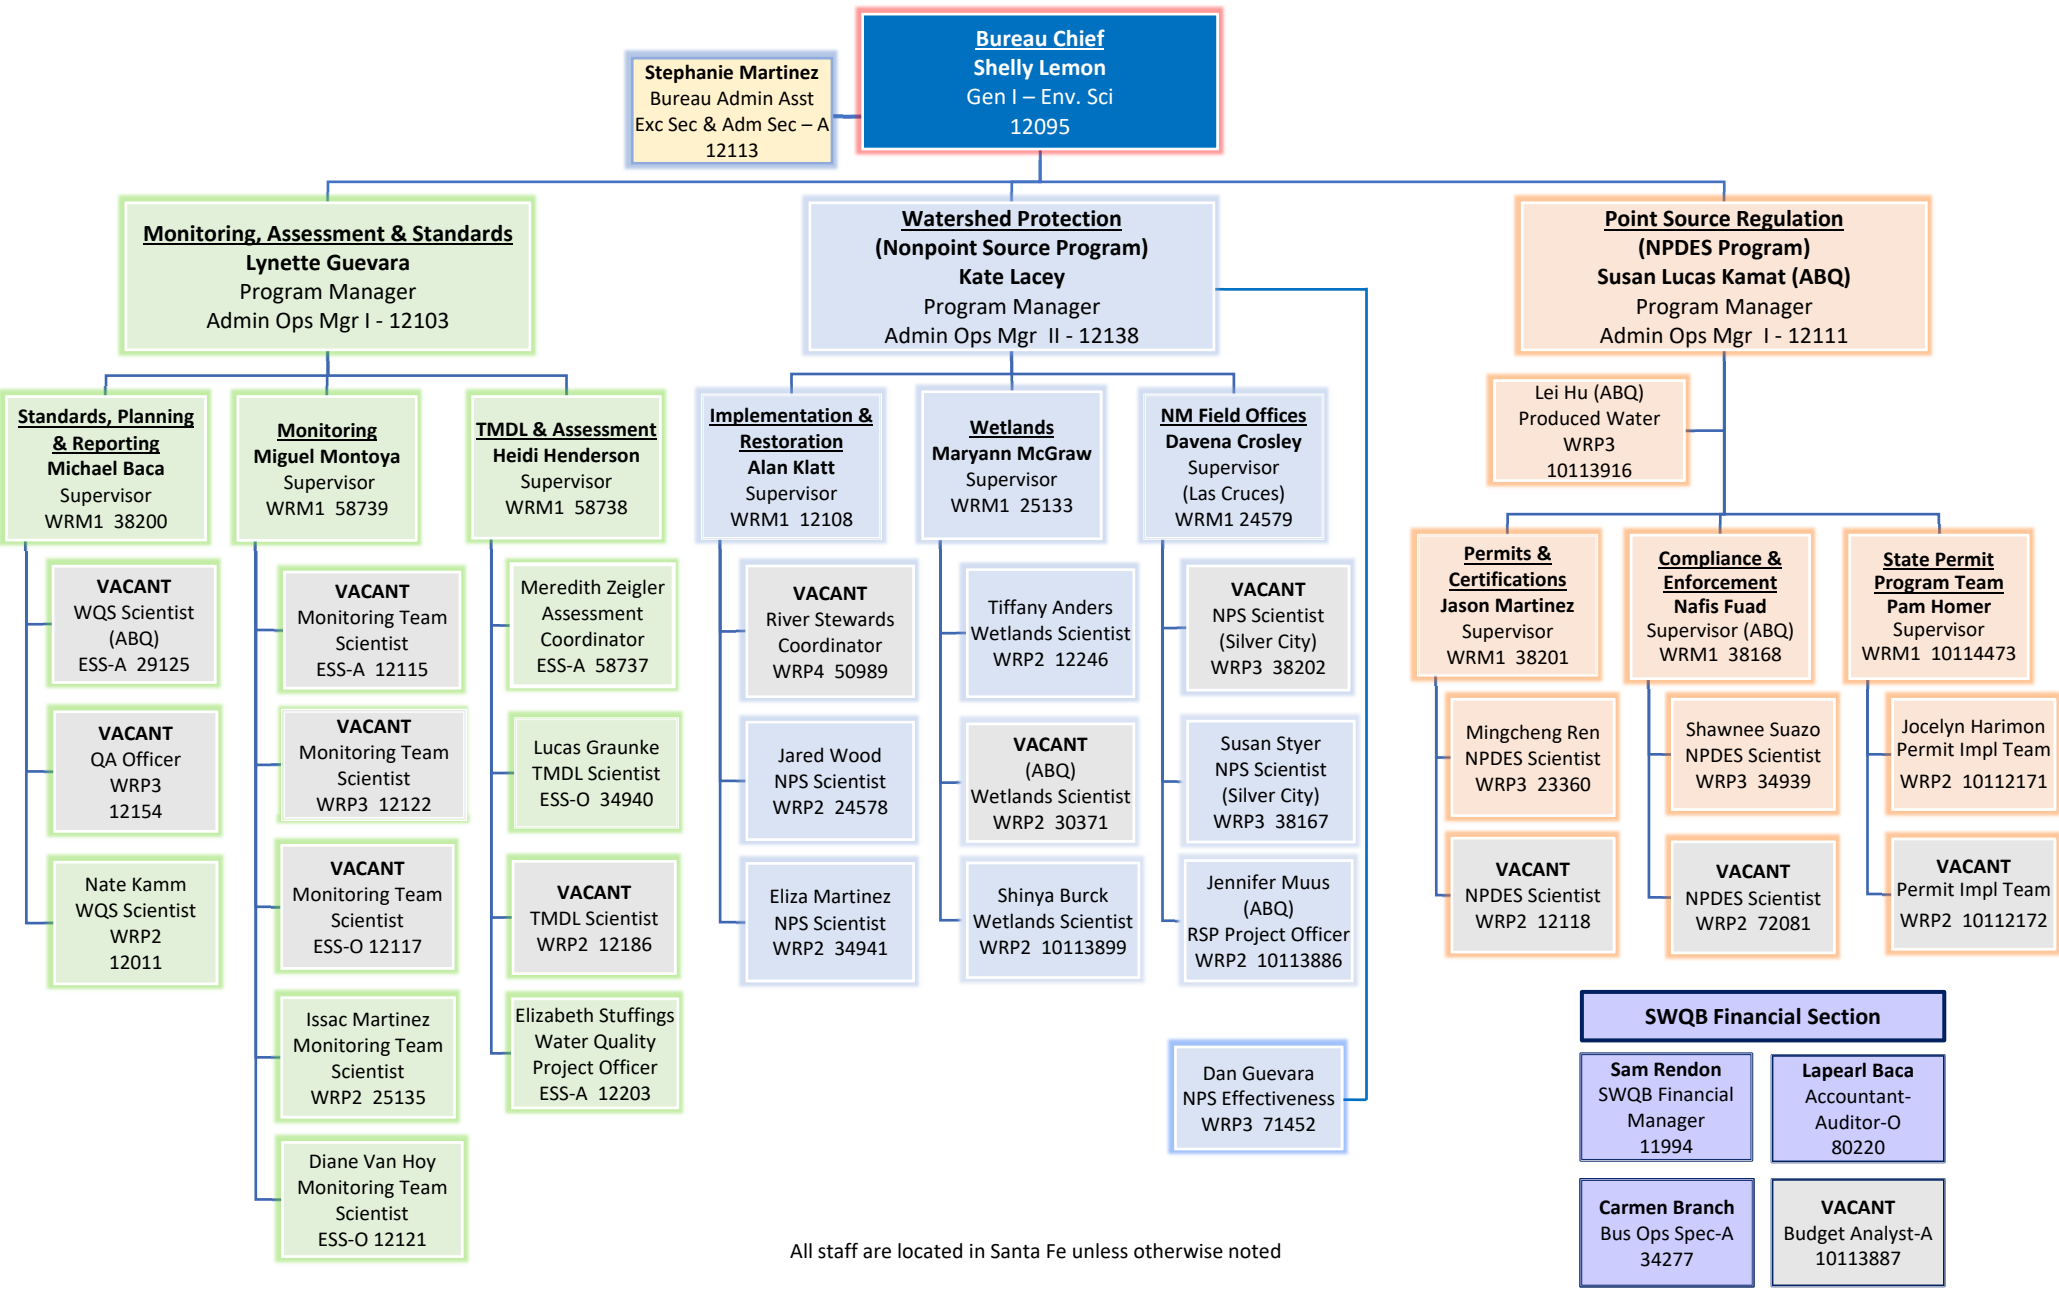

# SURFACE WATER QUALITY BUREAU – CURRENT (04.15.2024)

All staff are located in Santa Fe unless otherwise noted