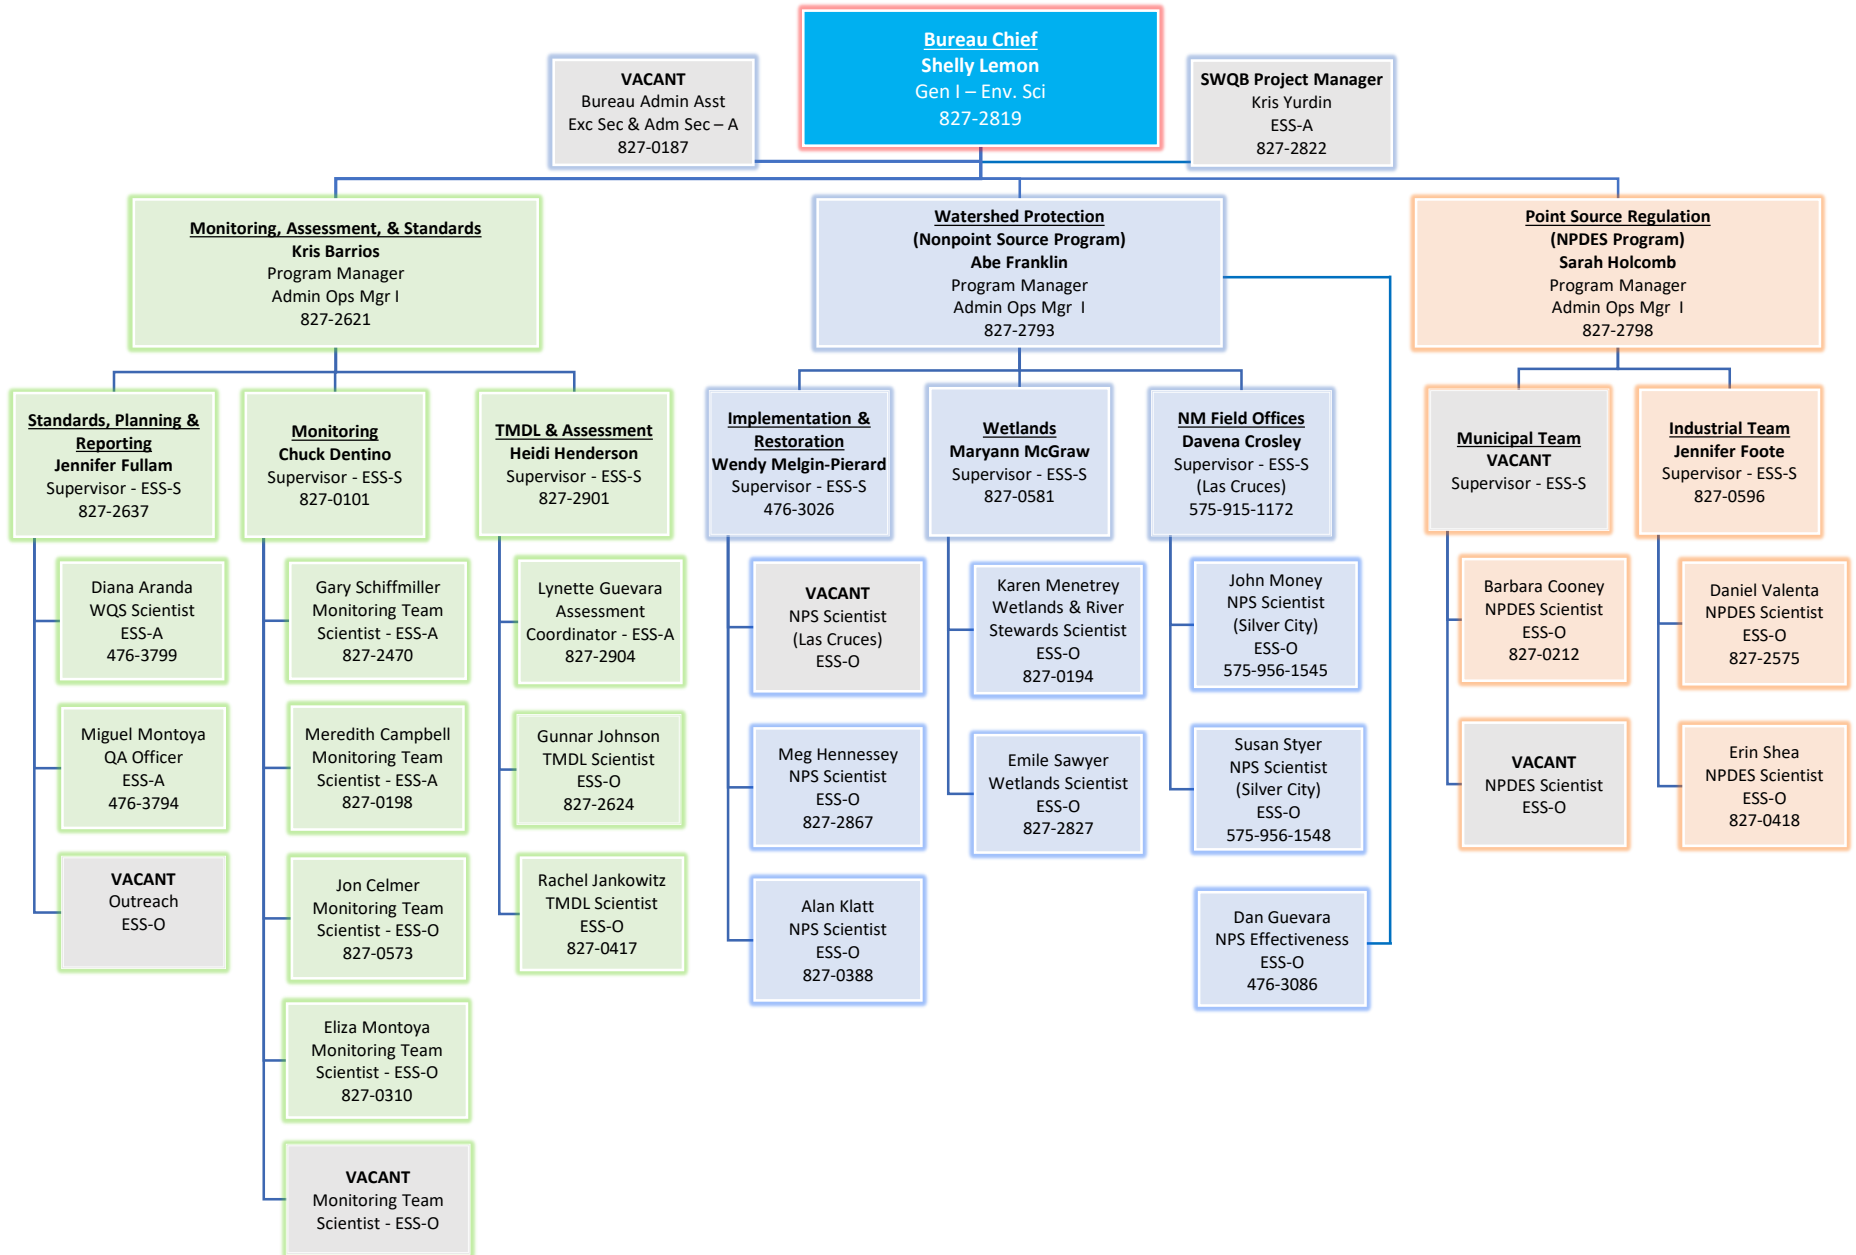

SURFACE WATER QUALITY BUREAU– UPDATED 01/02/2020

All staff are located in Santa Fe unless otherwise noted