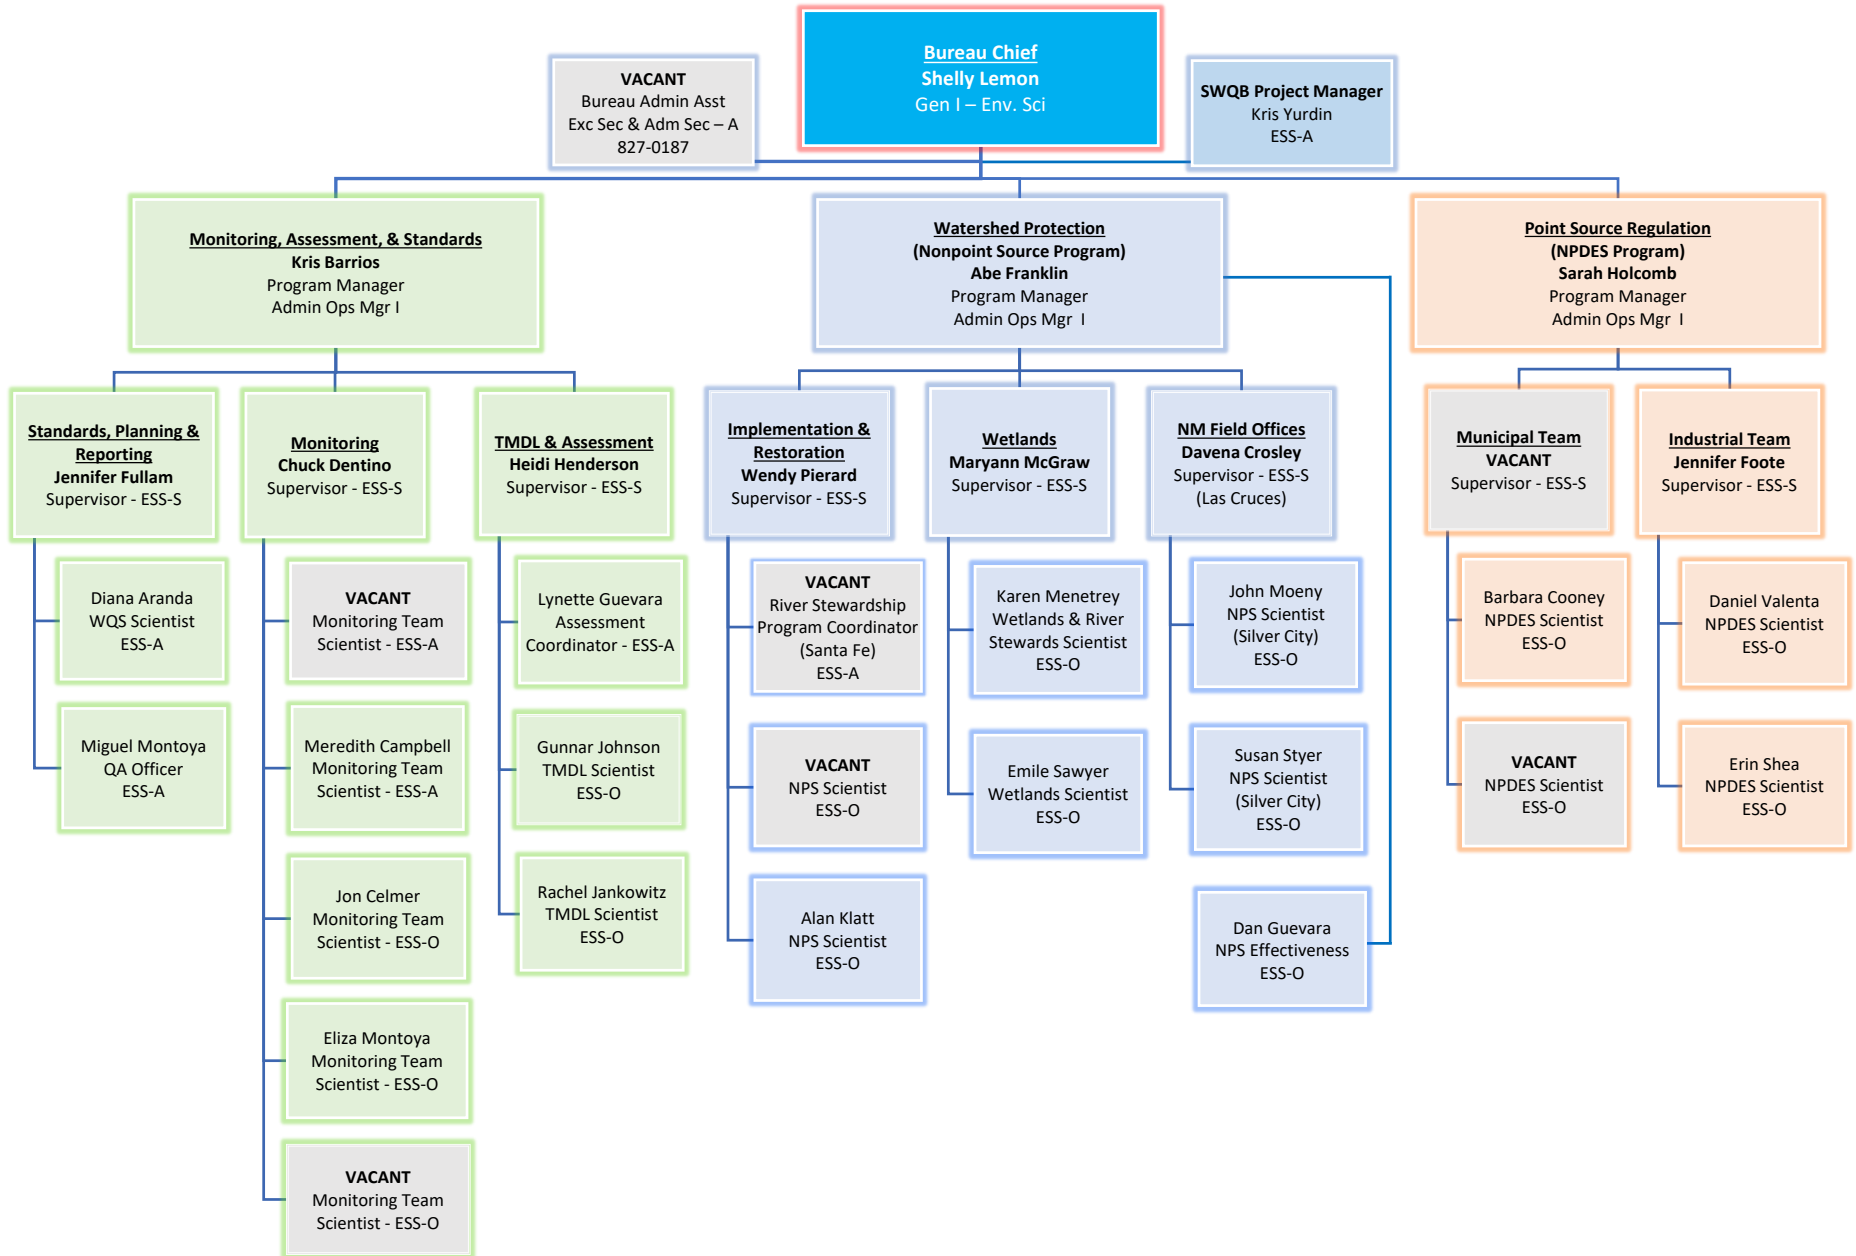

SURFACE WATER QUALITY BUREAU– UPDATED 09/09/20

All staff are located in Santa Fe unless otherwise noted