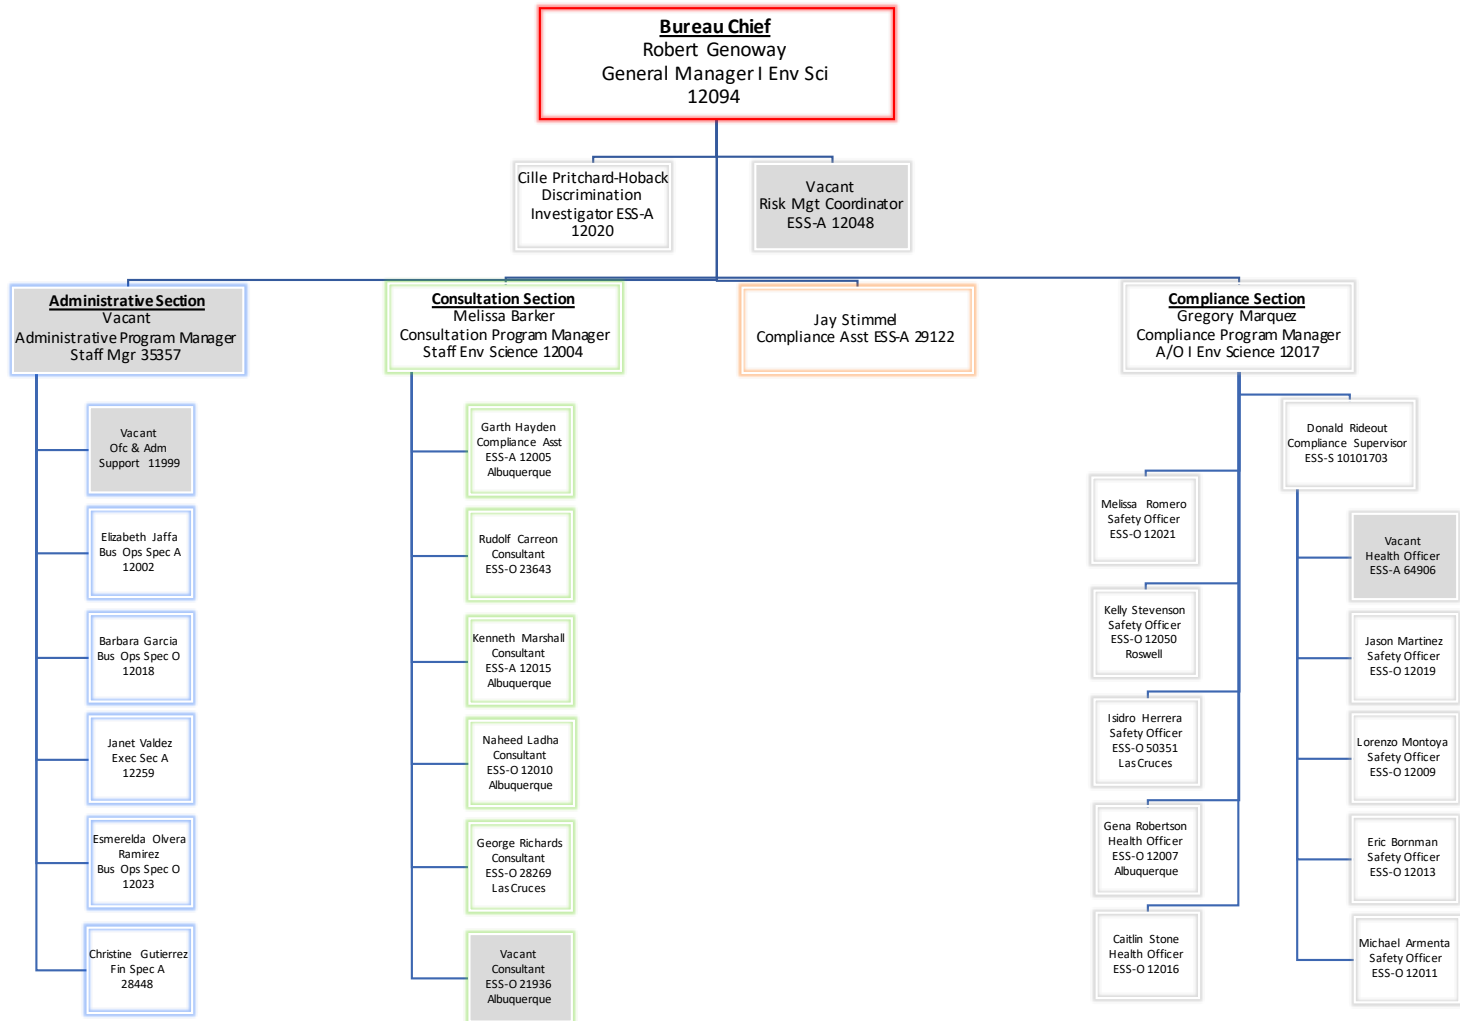

OCCUPATIONAL HALTH AND SAFETY BUREAU – 04/08/2019

All staff are located in Santa Fe unless otherwise noted