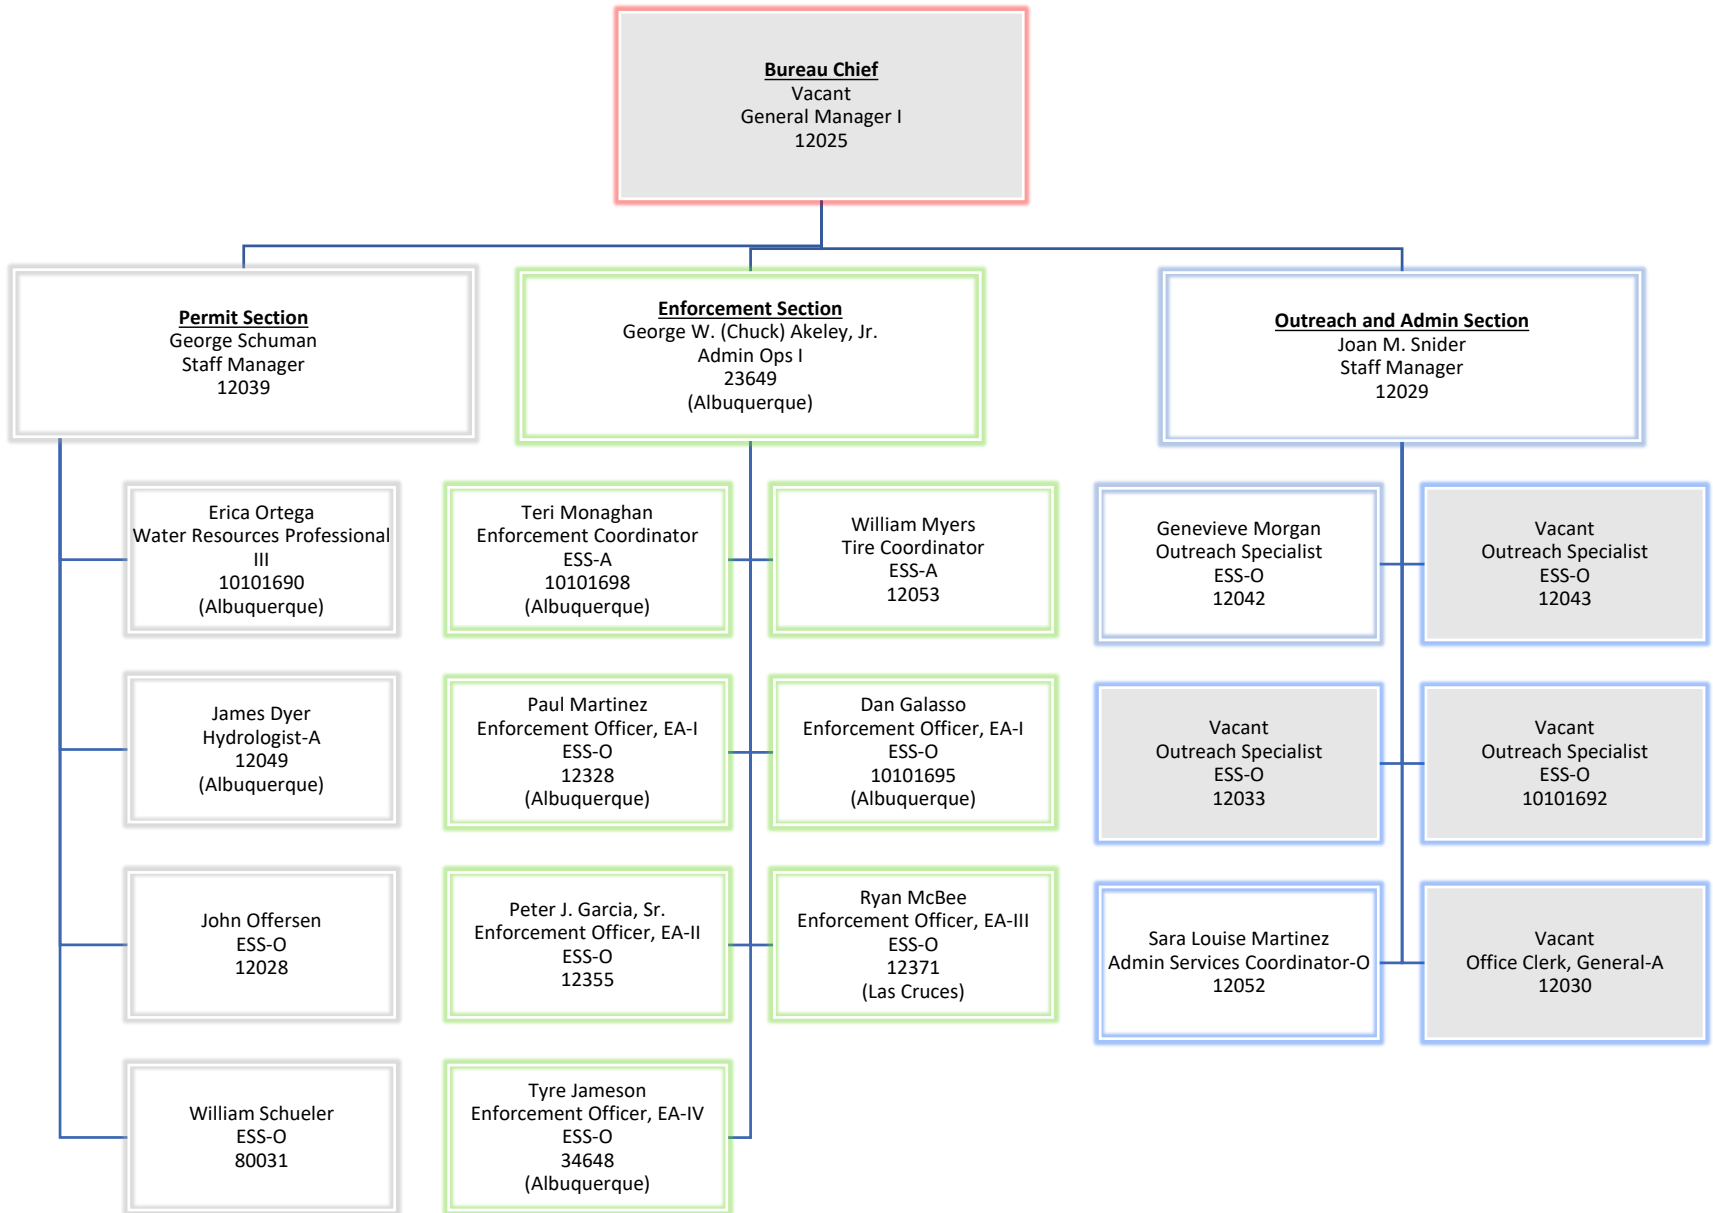

**Solid Waste Bureau (updated 10/03/2019)**

All staff are located in Santa Fe unless otherwise noted.